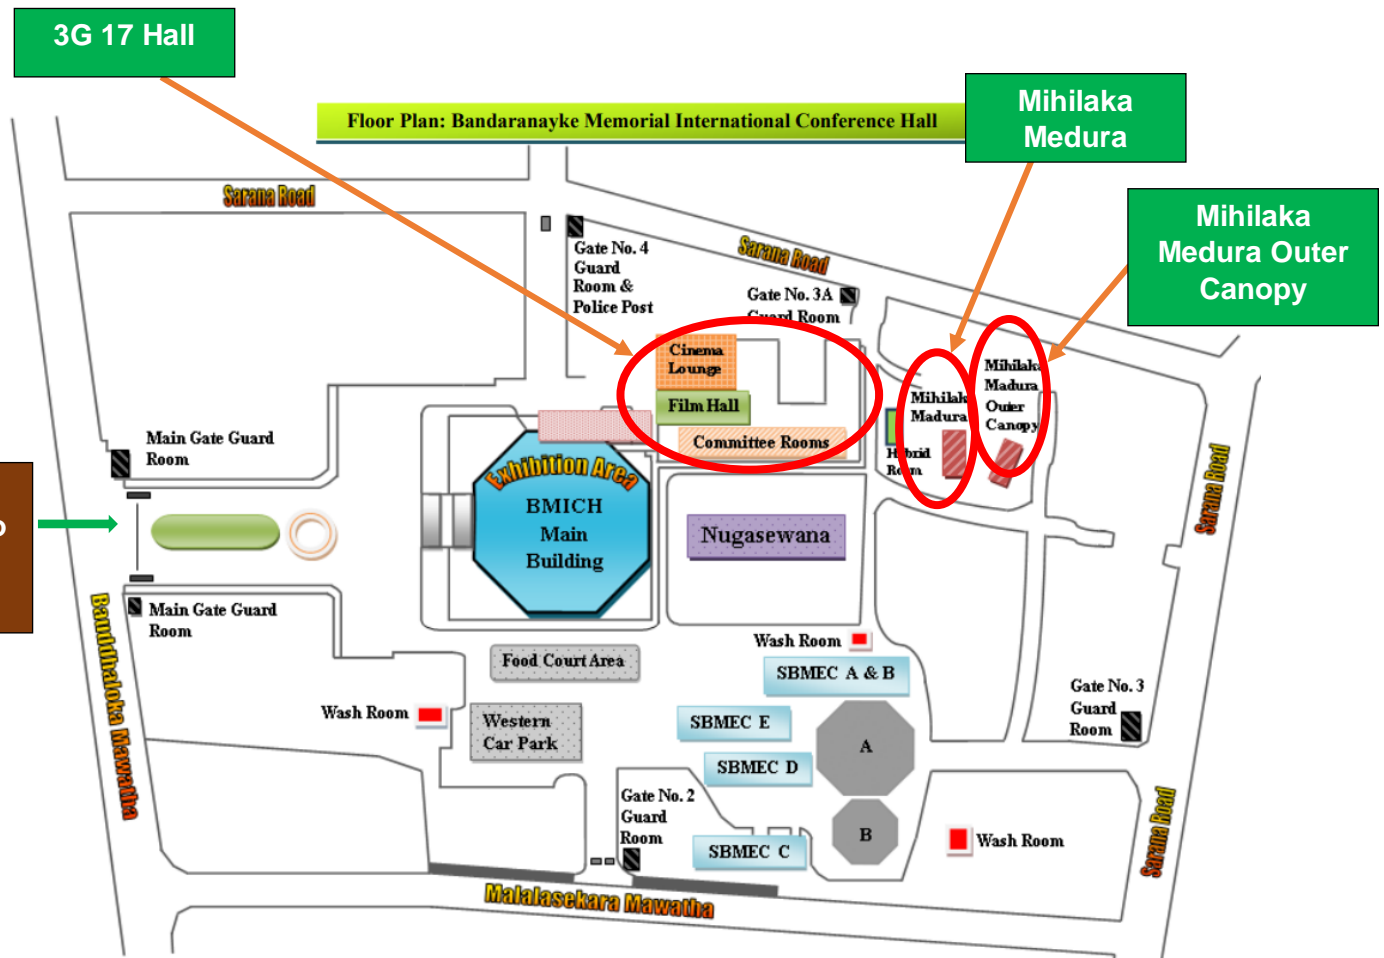

#### Inauguration of J'PURA EXPO 2023

Time: 4.00 PM – 6.10 PM, Date: 14<sup>th</sup> of December 2023, Venue: Sri Sumangala Auditorium, Faculty of Humanities and Social Sciences

### Export Product Fair

Time: 8.00 AM – 9.40 AM, Date: 17<sup>th</sup> of December 2023, Venue: Mihilaka Medura Outer Canopy

### Awareness Session on “Safe Labor Migration

Time: 8.30 AM – 11.20 PM, Date: 17<sup>th</sup> of December 2023, Venue: Mihilaka Medura

### Exporters' Hub

Time: 9.40 AM – 5.40 PM, Date: 17<sup>th</sup> of December 2023, Venue: 3G 17 Hall