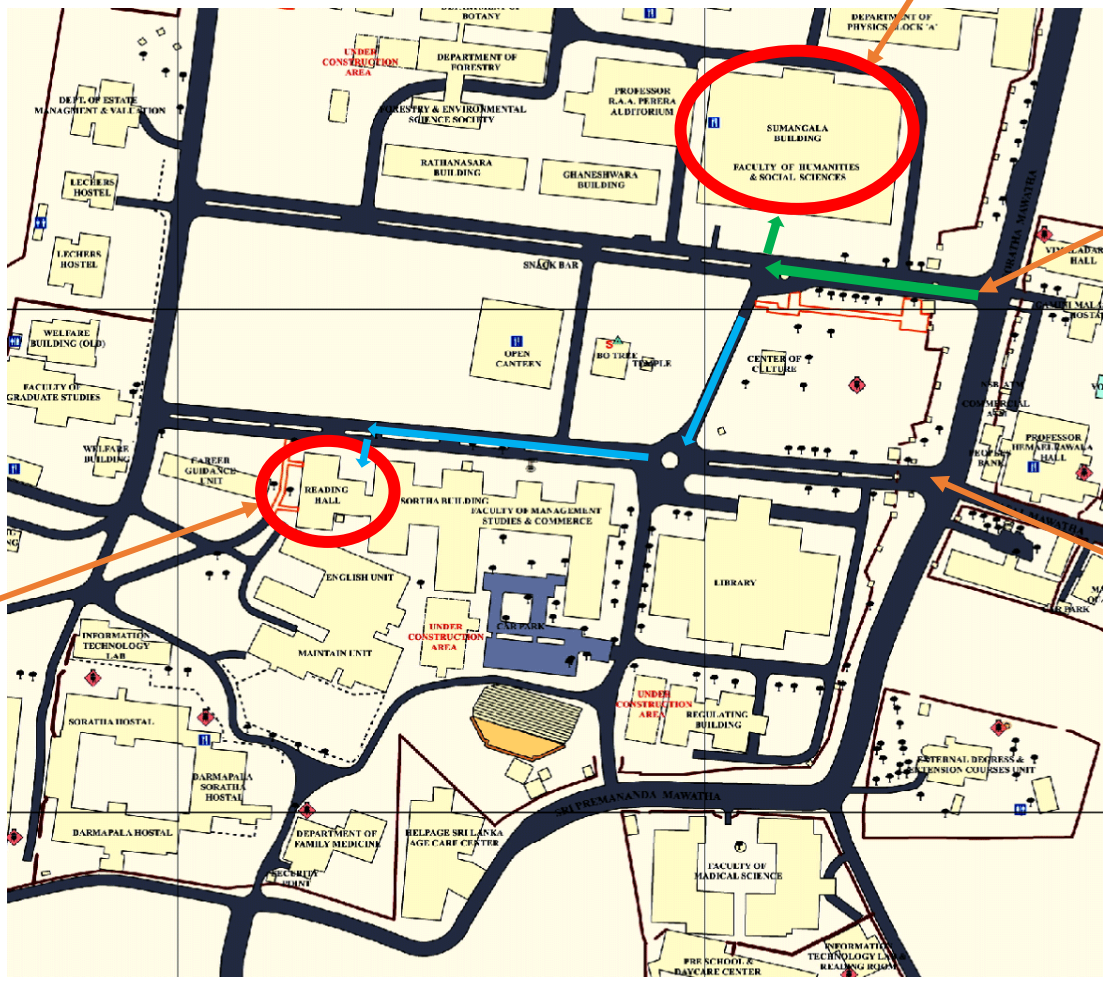

Location Maps

University of Sri Jayewardenepura

- Directions to Sri Sumangala Auditorium
- Directions to Prof. K.A. Munasinghe Hall (3rd Floor) and SBFF 01 (1st Floor), Sri Soratha Building, Faculty of Management Studies & Commerce [Refer Next 2 Pages]

Sri Sumangala Auditorium (Ground Floor and First Floor)

University's Main Entrance

University's Main Exit

Sri Soratha Building

ExpoGenius Quest: Inter-university Export-oriented Innovation Competition

Time: 12.00 PM – 3.45 PM, Date: 14th of December 2023, Venue: Prof. K.A. Munasinghe Hall and SBFF 01 Hall, Sri Soratha Building, Faculty of Management Studies and Commerce

Inauguration of J'PURA EXPO 2023

Time: 4.00 PM – 6.10 PM, Date: 14th of December 2023, Venue: Sri Sumangala Auditorium, Faculty of Humanities and Social Sciences

Industry Forum on “Navigating Growth: Elevating Export Competitiveness”

Time: 6.10 PM – 8.15 PM, Date: 14th of December 2023, Venue: Sri Sumangala Auditorium, Sri Sumangala Building, Faculty of Humanities and Social Sciences